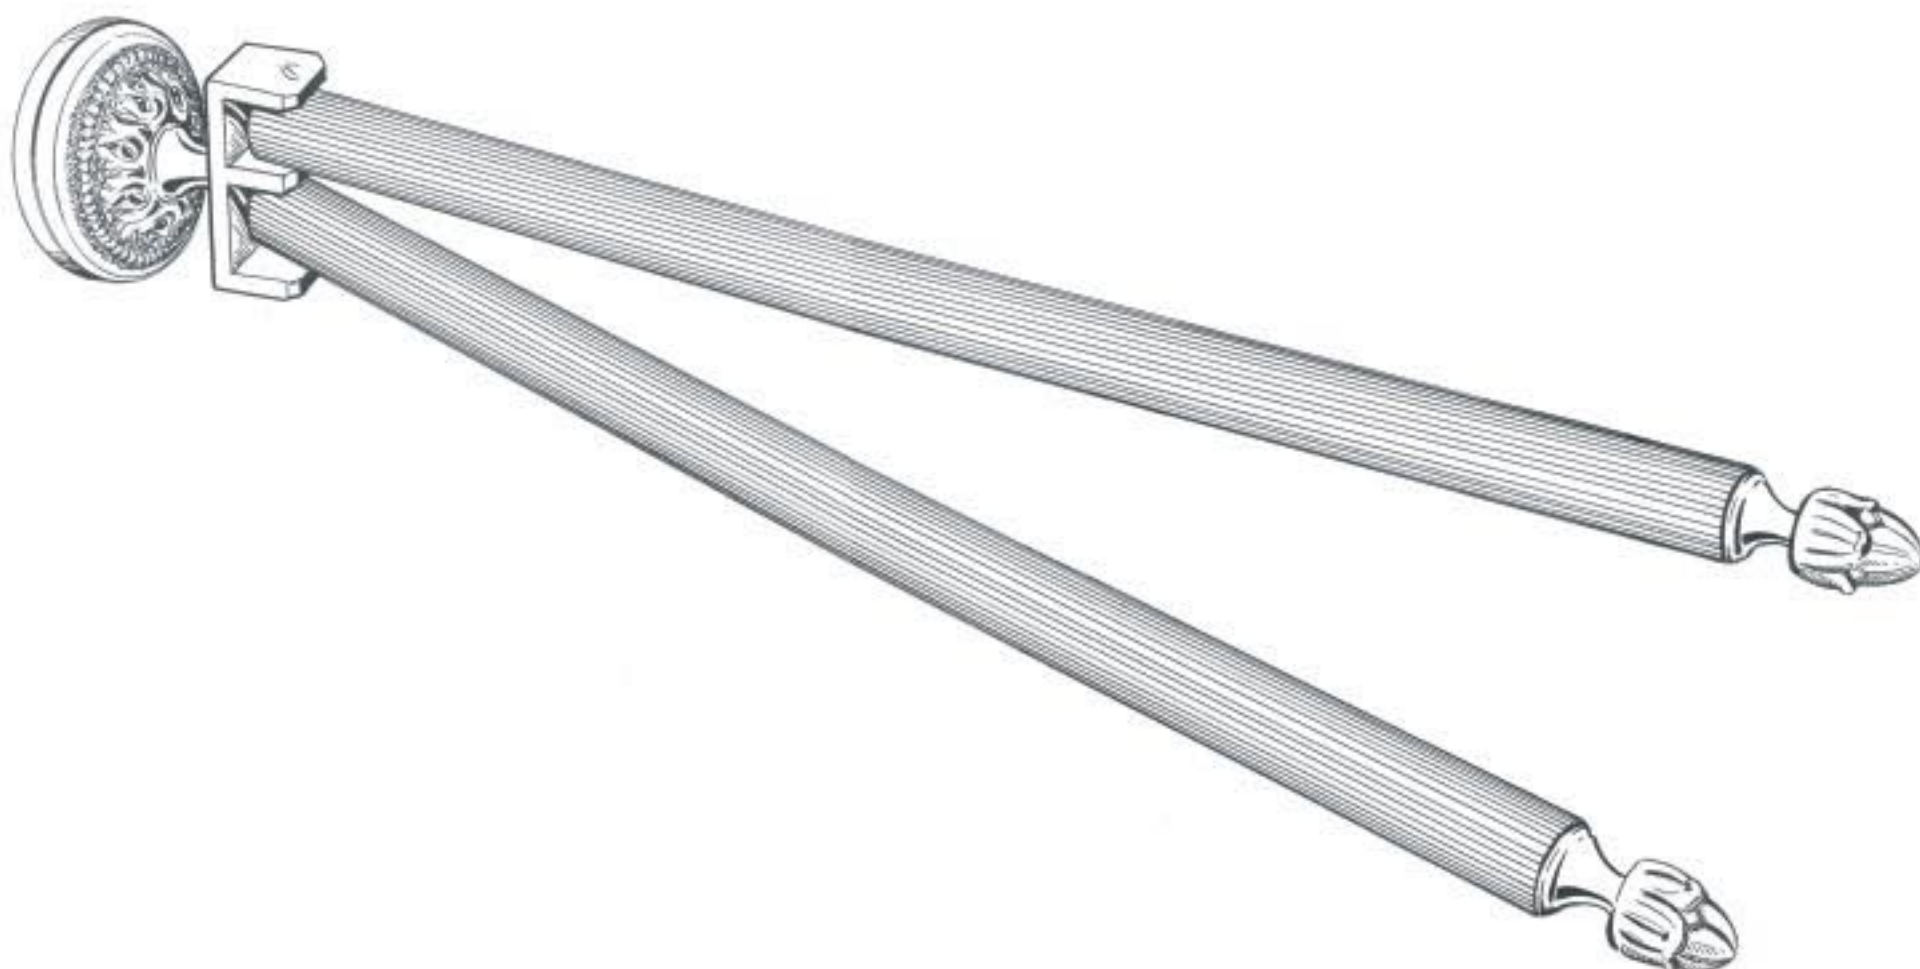

Portabicchiere a muro

Wall mounted tumbler and holder

Portaspruzzatore sapone liquido a muro

Wall mounted dispenser of liquid soap

Portascopino a muro

Wall mounted wc brush and holder

Portabiti

Robe hook

Portasalviette a una asta fissa

Single towel rail

Portasalviette a due aste snodate

Double towel rail (2 mobile rails)

Portaspugna a muro

Combined soap and sponge holder

Portasalviette ad anello

Single towel ring