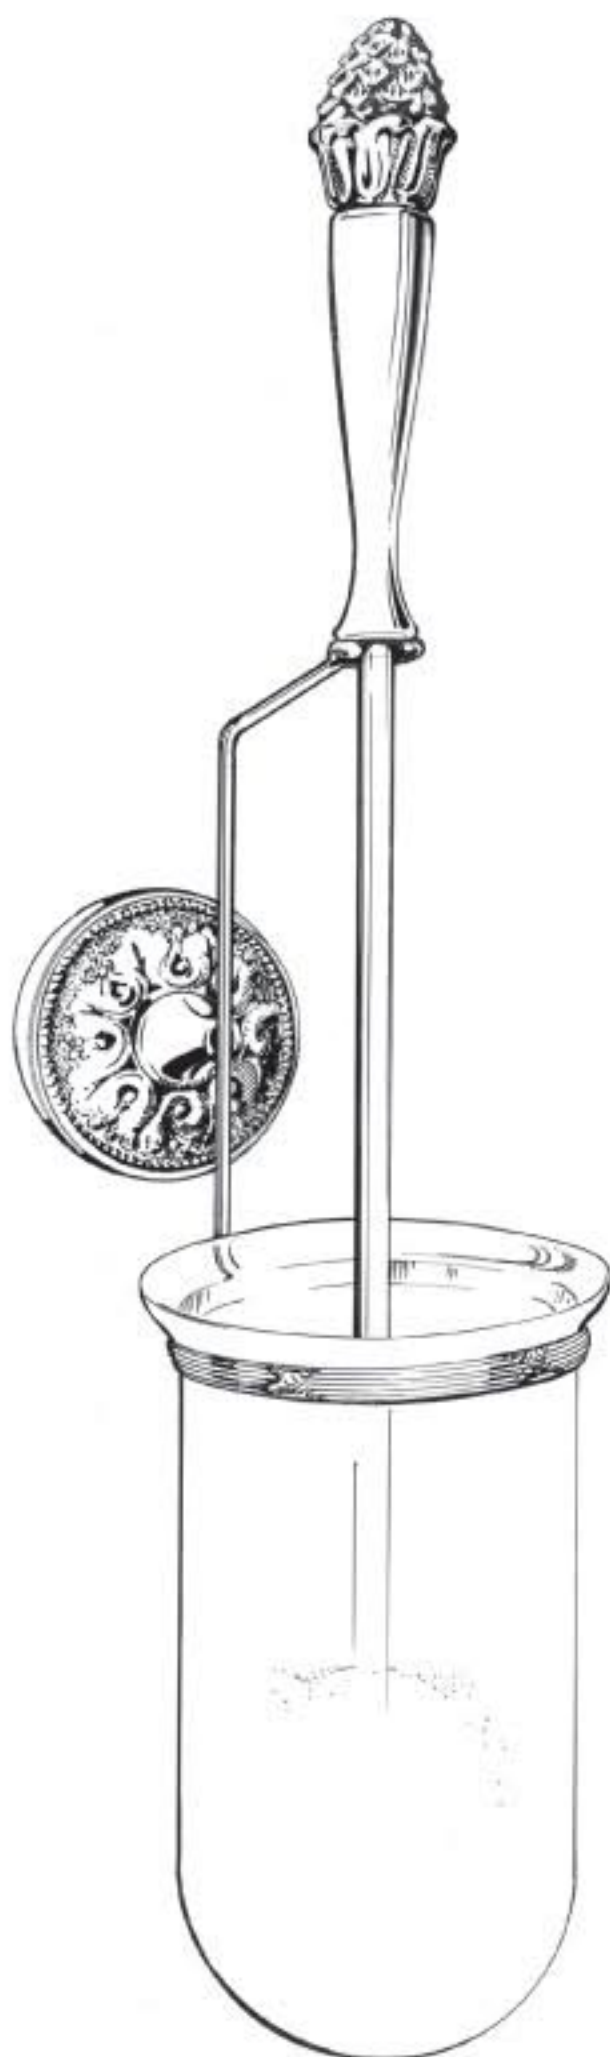

Portabicchiere a muro

Wall mounted tumbler and holder

Portaspruzzatore sapone liquido a muro

Wall mounted dispenser of liquid soap

Portascopino a muro

Wall mounted wc brush and holder

Portabiti

Robe hook

Portasalviette a una asta fissa

Single towel rail

Portasalviette a due aste snodate

Double towel rail (2 mobile rails)

Portaspugna a muro

Combined soap and sponge holder

Portasalviette ad anello

Single towel ring