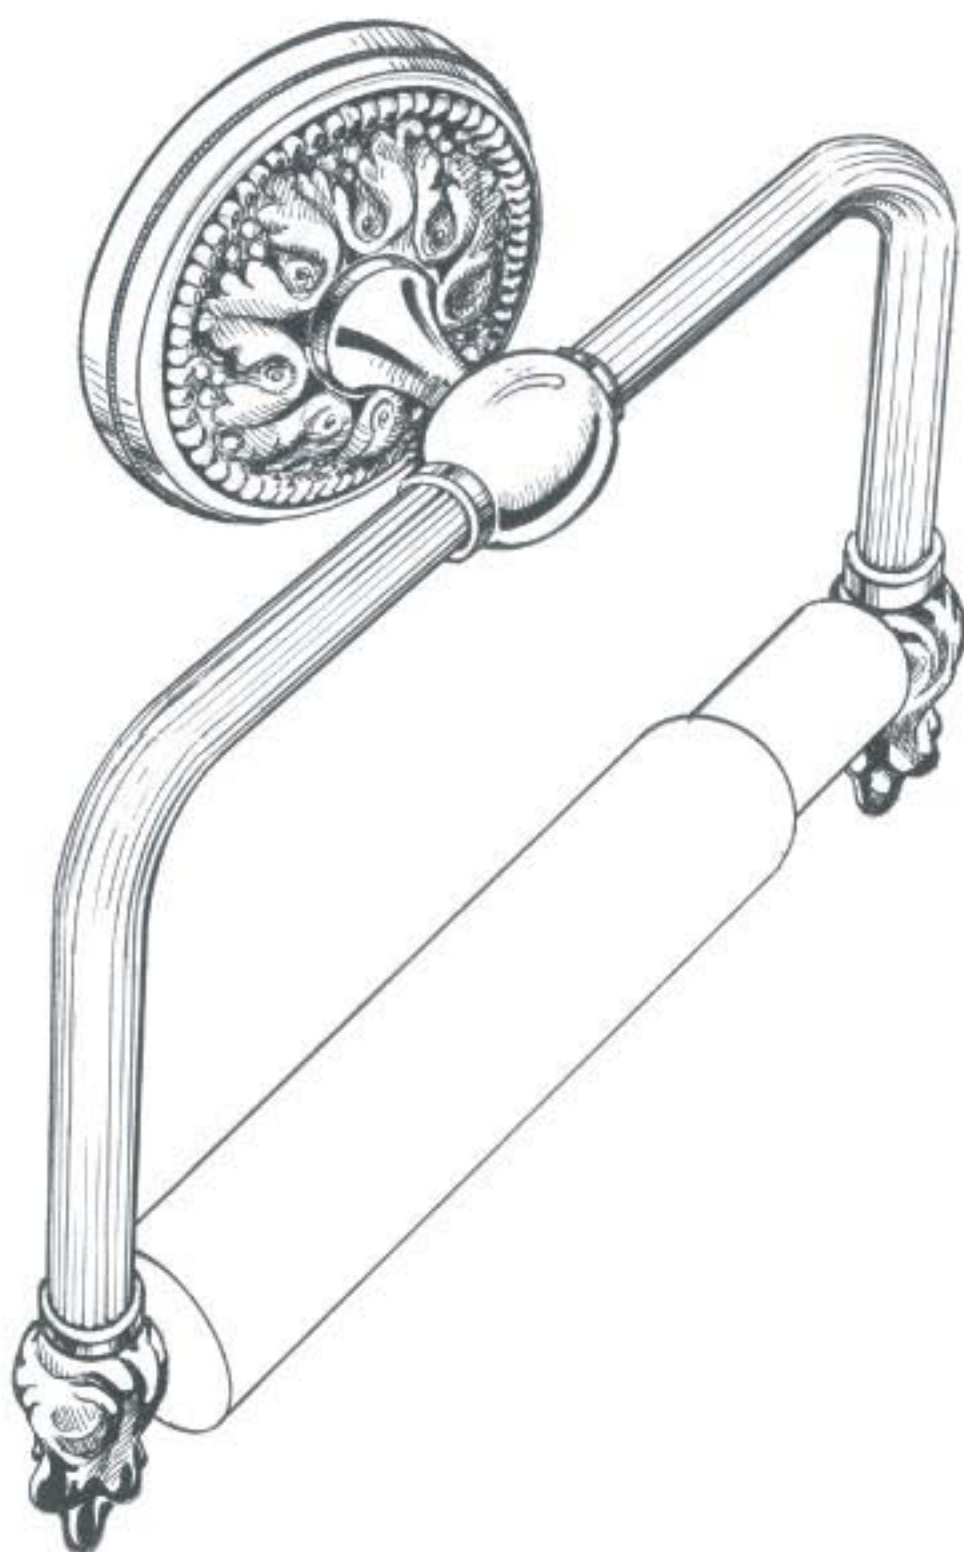

Portabicchiere a muro

Wall mounted tumbler and holder

Portaspruzzatore sapone liquido a muro

Wall mounted dispenser of liquid soap

Portascopino a muro

Wall mounted wc brush and holder

Portabiti

Robe hook

Portasalviette a una asta fissa

Single towel rail

Portasalviette a due aste snodate

Double towel rail (2 mobile rails)

Portaspugna a muro

Combined soap and sponge holder

Portasalviette ad anello

Single towel ring

Portarotolo a muro

Paper roll holder

Conchiglia portasapone

Shell soap dish on stand

Conchiglia portasapone con delfino
Shell soap dish on stand with dolphin